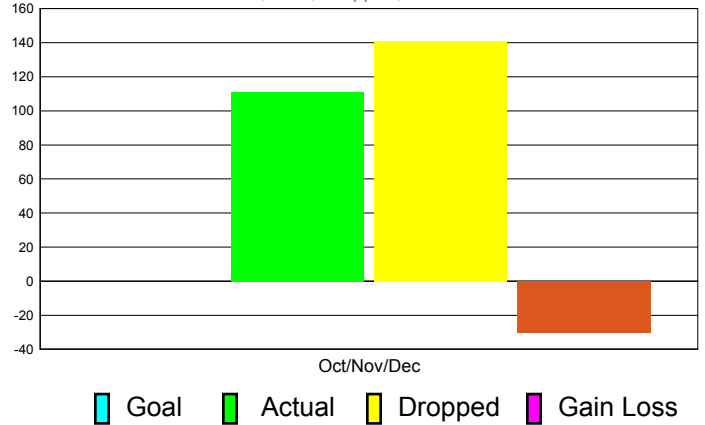

Membership Results 2011-2012

Goal, New, Dropped, Gain/Loss